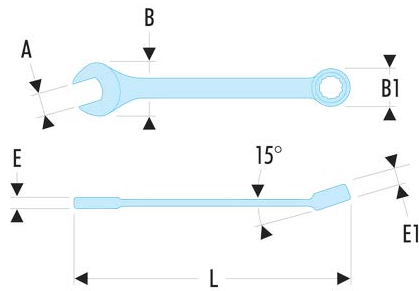

## 39.11/32 39 - Inch short-reach combination wrenches

### Description:

- Short combination wrenches: the short handle and compact head allow for high handiness. Ideal for confined access.
- OGV® profile with 12-point ring for powerful tightening while protecting the nut. H suffix = 6-point ring.
- Ring head angled at 15°.
- Open end head angled at 15°.
- Dimensions in inches: from 1/8" to 11"16.
- Presentation: satin chrome finish.

A ["]:	11/32
B x B1 [mm]:	19,4 x 14,0
C1 [mm]:	6
E [mm]:	4,8
E1 [mm]:	6,0
L [mm]:	98
Hex Size - 12-point [mm]:	6
[g]:	25