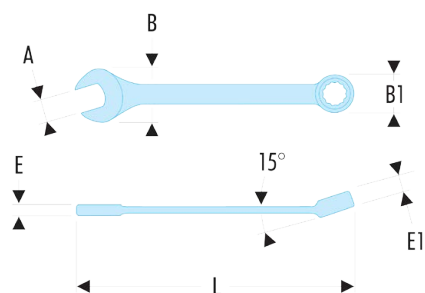

39.3/16HF 39 - Inch short-reach combination wrenches - FLUO**Description:**

- Fluorescent tool, detectable by ultraviolet light. Detectable in dark and dimly lit areas for 3 meters.
- Short combination wrenches: the short handle and compact head allow for high handiness. Ideal for confined access.
- OGV® profile with 12-point ring for powerful tightening while protecting the nut. H suffix = 6-point ring.
- Ring head angled at 15°.
- Open end head angled at 15°.
- Dimensions in inches: from 1/8" to 11"16.
- Presentation: satin chrome finish.

A ["]:	3/16
--------	------

B [mm]:	11,8
---------	------

B1 [mm]:	9,0
----------	-----

E [mm]:	3,5
---------	-----

E1 [mm]:	4,0
----------	-----

L [mm]:	82
---------	----

Hex Size [mm]:	6
----------------	---