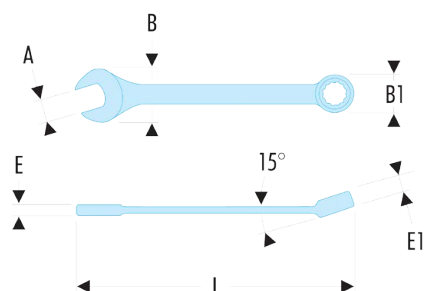

39.3/8F 39 - Inch short-reach combination wrenches - FLUO**Description:**

- Fluorescent tool, detectable by ultraviolet light. Detectable in dark and dimly lit areas for 3 meters.
- Short combination wrenches: the short handle and compact head allow for high handiness. Ideal for confined access.
- OGV® profile with 12-point ring for powerful tightening while protecting the nut. H suffix = 6-point ring.
- Ring head angled at 15°.
- Open end head angled at 15°.
- Dimensions in inches: from 1/8" to 11"16.
- Presentation: satin chrome finish.

A ["]:	3/8
--------	-----

C [mm]:	6
---------	---

E [mm]:	5.1
---------	-----

E1 [mm]:	6,4
----------	-----

L [mm]:	103
---------	-----

Hex Size [mm]:	21,5 x 15,3
----------------	-------------

[g]:	30
------	----