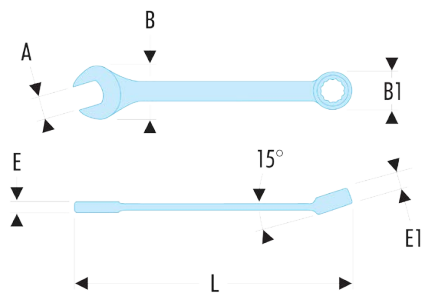

39.5/16F 39 - Inch short-reach combination wrenches - FLUO**Description:**

- Fluorescent tool, detectable by ultraviolet light. Detectable in dark and dimly lit areas for 3 meters.
- Short combination wrenches: the short handle and compact head allow for high handiness. Ideal for confined access.
- OGV® profile with 12-point ring for powerful tightening while protecting the nut. H suffix = 6-point ring.
- Ring head angled at 15°.
- Open end head angled at 15°.
- Dimensions in inches: from 1/8" to 11"16.
- Presentation: satin chrome finish.

A ["]:	5/16
C [mm]:	6
E [mm]:	4.5
E1 [mm]:	5,8
L [mm]:	94
Hex Size [mm]:	17,2 x 12,5
[g]:	20