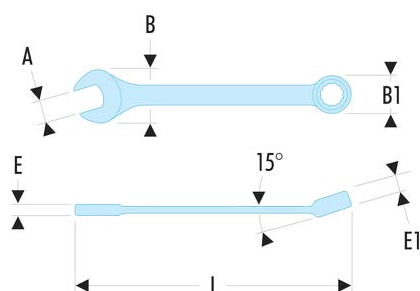

39.5/16 39 - Inch short-reach combination wrenches

Description:

- Short combination wrenches: the short handle and compact head allow for high handiness. Ideal for confined access.
- OGV® profile with 12-point ring for powerful tightening while protecting the nut. H suffix = 6-point ring.
- Ring head angled at 15°.
- Open end head angled at 15°.
- Dimensions in inches: from 1/8" to 11"16.
- Presentation: satin chrome finish.

A ["]:	5/16
B x B1 [mm]:	17,2 x 12,5
C1 [mm]:	5,8
E [mm]:	4,5
E1 [mm]:	5,8
L [mm]:	94
Hex Size - 12-point [mm]:	6
[g]:	20