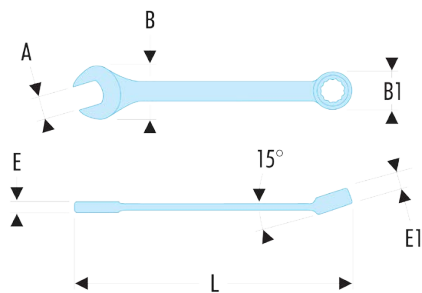

39.5/32HF 39 - Inch short-reach combination wrenches - FLUO**Description:**

- Fluorescent tool, detectable by ultraviolet light. Detectable in dark and dimly lit areas for 3 meters.
- Short combination wrenches: the short handle and compact head allow for high handiness. Ideal for confined access.
- OGV® profile with 12-point ring for powerful tightening while protecting the nut. H suffix = 6-point ring.
- Ring head angled at 15°.
- Open end head angled at 15°.
- Dimensions in inches: from 1/8" to 11"16.
- Presentation: satin chrome finish.

A ["]:	5/32
--------	------

B [mm]:	10,0
---------	------

B1 [mm]:	8,0
----------	-----

E [mm]:	3,1
---------	-----

E1 [mm]:	3,1
----------	-----

L [mm]:	77
---------	----

Hex Size [mm]:	6
----------------	---