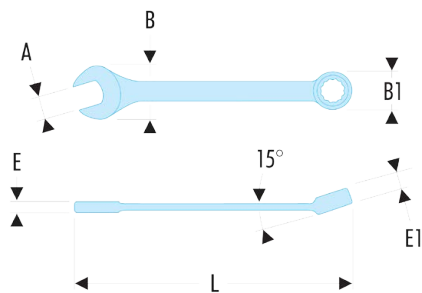

**39.7/16F 39 - Inch short-reach combination wrenches - FLUO****Description:**

- Fluorescent tool, detectable by ultraviolet light. Detectable in dark and dimly lit areas for 3 meters.
- Short combination wrenches: the short handle and compact head allow for high handiness. Ideal for confined access.
- OGV® profile with 12-point ring for powerful tightening while protecting the nut. H suffix = 6-point ring.
- Ring head angled at 15°.
- Open end head angled at 15°.
- Dimensions in inches: from 1/8" to 11"16.
- Presentation: satin chrome finish.

A ["]:	7/16
C [mm]:	6
E [mm]:	5.3
E1 [mm]:	6,8
L [mm]:	109
Hex Size [mm]:	23,7 x 16,8
[g]:	35