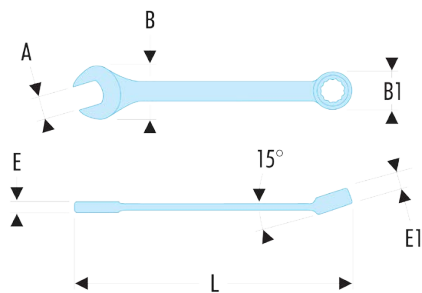

39.7/32HF 39 - Inch short-reach combination wrenches - FLUO**Description:**

- Fluorescent tool, detectable by ultraviolet light. Detectable in dark and dimly lit areas for 3 meters.
- Short combination wrenches: the short handle and compact head allow for high handiness. Ideal for confined access.
- OGV® profile with 12-point ring for powerful tightening while protecting the nut. H suffix = 6-point ring.
- Ring head angled at 15°.
- Open end head angled at 15°.
- Dimensions in inches: from 1/8" to 11"16.
- Presentation: satin chrome finish.

A ["]:	7/32
--------	------

B [mm]:	11,8
---------	------

B1 [mm]:	9,5
----------	-----

E [mm]:	3,5
---------	-----

E1 [mm]:	4,0
----------	-----

L [mm]:	84
---------	----

Hex Size [mm]:	6
----------------	---