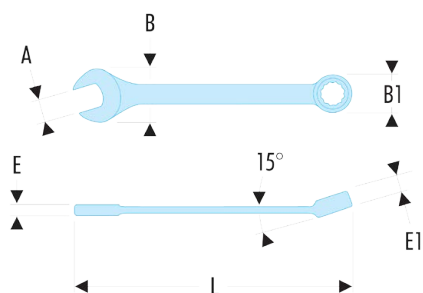

39.9/32F 39 - Inch short-reach combination wrenches - FLUO**Description:**

- Fluorescent tool, detectable by ultraviolet light. Detectable in dark and dimly lit areas for 3 meters.
- Short combination wrenches: the short handle and compact head allow for high handiness. Ideal for confined access.
- OGV® profile with 12-point ring for powerful tightening while protecting the nut. H suffix = 6-point ring.
- Ring head angled at 15°.
- Open end head angled at 15°.
- Dimensions in inches: from 1/8" to 11"16.
- Presentation: satin chrome finish.

A ["]:	9/32
C [mm]:	6
E [mm]:	4.1
E1 [mm]:	5,0
L [mm]:	90
Hex Size [mm]:	15,0 x 11,5
[g]:	15