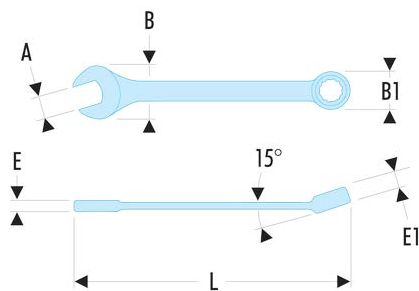

## 40.1'13/16LA 40.LA- Inch long-reach combination wrenches

### Description:

- Long combination wrenches: the extra-long handle passes high torque with minimum effort.
- OGV® profile with 12-point ring for powerful tightening while protecting the nut.
- Ring head angled at 15°.
- Open end head angled at 15°.
- Dimensions in inches: from 3/4" to 2".
- Presentation: satin chrome finish.

<b>A ["]:</b>	1'13/16
<b>B x B1 [mm]:</b>	95,0 x 65,85
<b>E [mm]:</b>	19,5
<b>E1 [mm]:</b>	25,0
<b>L [mm]:</b>	680
<b>[g]:</b>	2435