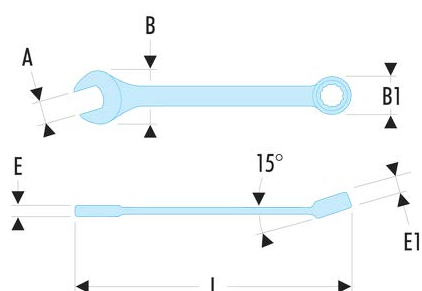

## 40.15/16LA 40.LA- Inch long-reach combination wrenches

### Description:

- Long combination wrenches: the extra-long handle passes high torque with minimum effort.
- OGV® profile with 12-point ring for powerful tightening while protecting the nut.
- Ring head angled at 15°.
- Open end head angled at 15°.
- Dimensions in inches: from 3/4" to 2".
- Presentation: satin chrome finish.

A ["]:	15/16
B x B1 [mm]:	53,0 x 35,4
E [mm]:	10,3
E1 [mm]:	14,5
L [mm]:	381
[g]:	370