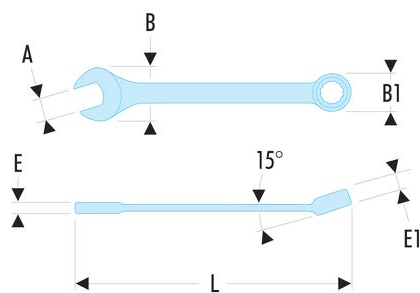

40.2'LA 40.LA- Inch long-reach combination wrenches

Description:

- Long combination wrenches: the extra-long handle passes high torque with minimum effort.
- OGV® profile with 12-point ring for powerful tightening while protecting the nut.
- Ring head angled at 15°.
- Open end head angled at 15°.
- Dimensions in inches: from 3/4" to 2".
- Presentation: satin chrome finish.

A ["]:	2'
B x B1 [mm]:	103,0 x 71,0
E [mm]:	21,1
E1 [mm]:	30,0
L [mm]:	732
[g]:	3500