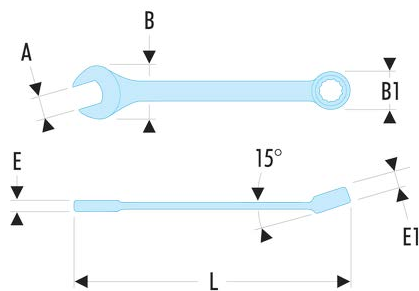

40.23LA 40 .LA- Metric long-reach combination wrenches

Description:

- Long combination wrenches: the extra-long handle passes high torque with minimum effort.
- OGV® profile with 12-point ring for powerful tightening while protecting the nut.
- Ring head angled at 15°.
- Open end head angled at 15°.
- Metric sizes: 19 to 50 mm.
- Presentation: satin chrome finish.

A [mm]:	23
B x B1 [mm]:	53,0 x 35,4
E [mm]:	10,3
E1 [mm]:	14,5
L [mm]:	381
[g]:	370