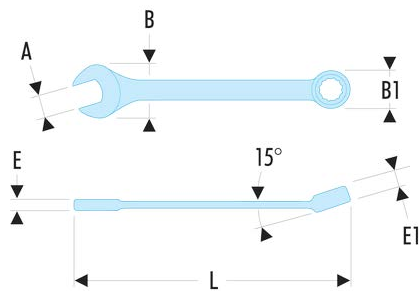

40.46LA 40 .LA- Metric long-reach combination wrenches**Description:**

- Long combination wrenches: the extra-long handle passes high torque with minimum effort.
- OGV® profile with 12-point ring for powerful tightening while protecting the nut.
- Ring head angled at 15°.
- Open end head angled at 15°.
- Metric sizes: 19 to 50 mm.
- Presentation: satin chrome finish.

A [mm]:	46
B x B1 [mm]:	62,4 x 42,2
E [mm]:	12,3
E1 [mm]:	16,5
L [mm]:	680
[g]:	2435