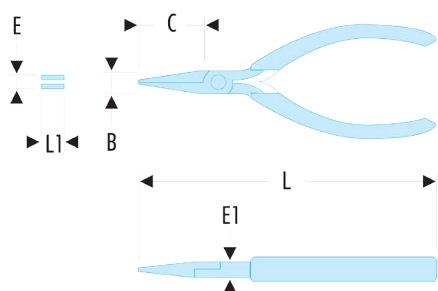

403F Half-round nose pliers - FLUO**Description:**

- Fluorescent tool, detectable by ultraviolet light. Detectable in dark and dimly lit areas for 3 meters.
- 402: Short smooth jaws.
- 442: Short serrated jaws with side wire-cutter (2 mm dia. copper, 1 mm dia. steel 100 kg/mm²).
- 403: Smooth jaws, angled 40°.
- Finish: Matt burnished finish, red grips - return spring.

B [mm]: 45

d [mm]: 14

d3 [mm]: 75

E [mm]: 14

E1 [mm]: 1,2

L [mm]: 155

L2 [mm]: 8
