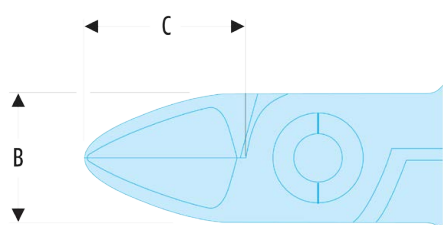

**406.RMTF Micro-Tech® "compact" cutters: handling - FLUO****Description:**

- Fluorescent tool, detectable by ultraviolet light. Detectable in dark and dimly lit areas for 3 meters.
- These pliers combine cutting performance with handling thanks to their new slim diagonal shape.
- Fall prevention models avoid wire ejection. The 405.MT pliers allow to cut piano wire up to 0.4 mm. Weight: 60 g.

|                                      |           |
|--------------------------------------|-----------|
| <b>B [mm]:</b>                       | 10,5      |
| <b>d [mm]:</b>                       | 9,5       |
| <b>d mini - maxi [mm]:</b>           | 0,6       |
| <b>E [mm]:</b>                       | 7         |
| <b>H1 [mm]:</b>                      | ?         |
| <b>L [mm]:</b>                       | 110       |
| <b>200 kg/mm<sup>2</sup> [Ø mm]:</b> | 0,1 - 1,1 |
| <b>[g]:</b>                          | 0         |