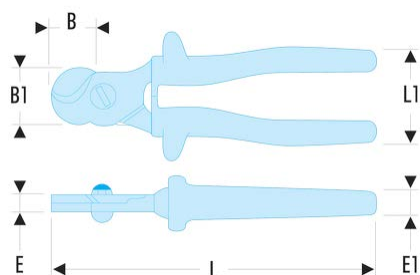

412.14AVSE 412.AVSE - VSE series 1,000 Volt insulated copper-alu cable cutter**Description:**

- Particularly efficient for limited size.
- Forged safety stops.
- Insulation with "safety" colour coding.
- Finish: burnished head.

B [mm]:	30
----------------	----

B1 [mm]:	35
-----------------	----

E [mm]:	13
----------------	----

E1 [mm]:	35
-----------------	----

H [mm]:	35
----------------	----

L [mm]:	230
----------------	-----

L1 [mm]:	80
-----------------	----

Cu - Ø max [mm²]:	14
--------------------------	----

[g]:	510
-------------	-----