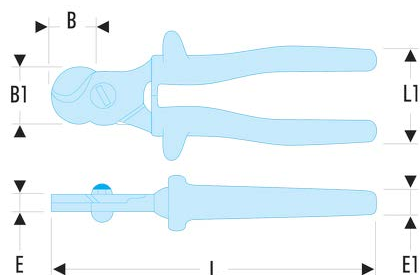

412.150AVSE 412.AVSE - VSE series 1,000 Volt insulated copper-alu cable cutter**Description:**

- Particularly efficient for limited size.
- Forged safety stops.
- Insulation with "safety" colour coding.
- Finish: burnished head.

B [mm]:	60
B1 [mm]:	70
E [mm]:	16
E1 [mm]:	70
H [mm]:	70
L [mm]:	450
L1 [mm]:	155
Cu - Ø max [mm²]:	32
[g]:	220