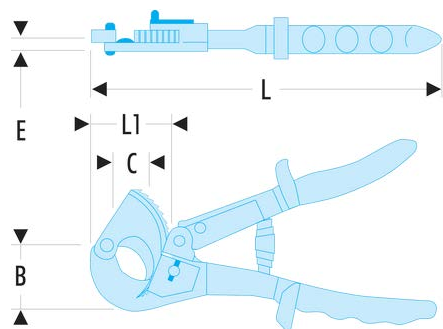

## 413A.32 Ratchet cable cutters

### Description:

- Ratchet-blade system for easy cut through thick gauge cables.
- Particularly useful in confined spaces.
- Non-slip grips with guards.
- Capacities: 32 - 52 mm.
- Spare blade for 413A.32: 413A.L32.

**B [mm]:** 58

**C [mm]:** 34

**d maxi [mm]:** 32

**E [mm]:** 7,8

**L [mm]:** 255

**L1 [mm]:** 65

**[g]:** 385