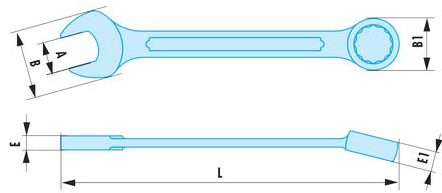

440.1P5/16SR 440.SR - Non sparking inch combination wrenches**Description:**

- Special non sparking and anti-magnetic Copper-Beryllium alloy.

A ["]:	1-5/16"
---------------	---------

B [mm]:	72,0
----------------	------

B1 [mm]:	52,0
-----------------	------

E [mm]:	15,0
----------------	------

E1 [mm]:	21,0
-----------------	------

L [mm]:	360
----------------	-----

Screw Size [mm]:	1
-------------------------	---

[g]:	850
-------------	-----