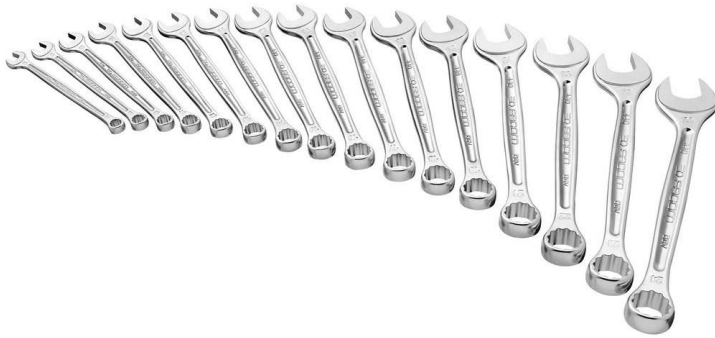

440.JE18 440 - Metric combination wrench sets**Description:**

- Presentation: supplied as box, roll or panel sets.

Qtys:	10
A [mm]:	6 - 7 - 8 - 9 - 10 - 11 - 12 - 13 - 14 - 15 - 16 - 17 - 18 - 19 - 21 - 22 - 23 - 24
Contents:	Box
Finish:	Boîte
Quantity:	18
[kg]:	1,990