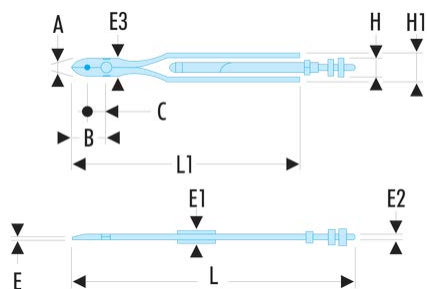

**445.8R Short locking-wire pliers 8"****Description:**

- "automatic" model.
- Side wire-cutter: stainless steel diameter 1 mm.
- 2.5 turns: 95 mm length.

Qtys:	1
A [mm]:	3
B [mm]:	20
C [mm]:	7
E [mm]:	2,5
E1 [mm]:	15
E2 [mm]:	10,5
E3 [mm]:	15
E4 [mm]:	15
H [mm]:	22
H1 [mm]:	37
L [mm]:	215
L1 [mm]:	170
L2 [mm]:	215
[g]:	245