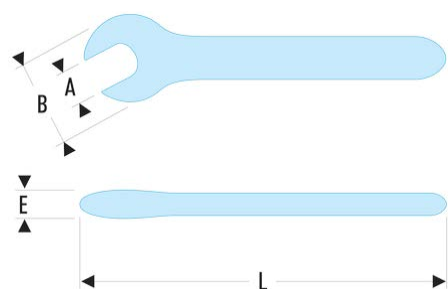

46.19AVSE 46.AVSE - VSE series 1,000 Volt insulated open end wrenches**Description:**

- Insulation with "safety" colour coding.

A [mm]: 19

B [mm]: 45

E [mm]: 12

L [mm]: 165

[g]: 150
