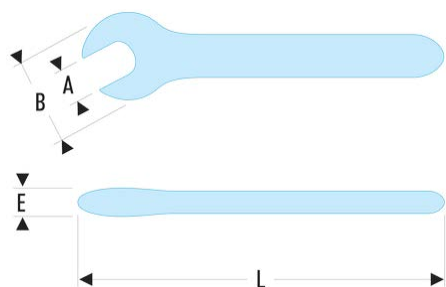

46.8AVSE 46.AVSE - VSE series 1,000 Volt insulated open end wrenches**Description:**

- Insulation with "safety" colour coding.

A [mm]:	8
---------	---

B [mm]:	22
---------	----

E [mm]:	8
---------	---

L [mm]:	105
---------	-----