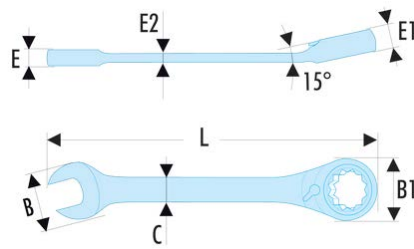

Sku

Fixed and variable opening wrenches

Aerospace

**467S.1/4**

A ["]: 1/4

B [mm]: 15

B1 [mm]: 14

C [mm]: 6.5

E [mm]: 3.9

E1 [mm]: 6.3

E2 [mm]: 2.8

L [mm]: 80

[g]: 17