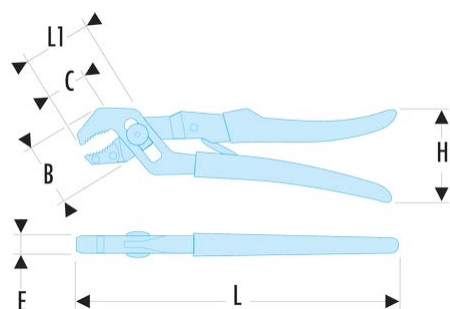

485.23 485 - Automatic multigrip pliers**Description:**

- Instant automatic setting with one hand while clamping.
- Capacity:
 - 485.17: diameter 28 mm, 6-point 23 mm.
 - 485.23: diameter 45 mm, 6-point 38 mm.
- Finish: burnished, PVC grip.

A [mm]:	40
---------	----

B [mm]:	40
---------	----

C [mm]:	30
---------	----

E [mm]:	10
---------	----

H [mm]:	70
---------	----

L [mm]:	230
---------	-----

L1 [mm]:	57
----------	----

[g]:	380
------	-----