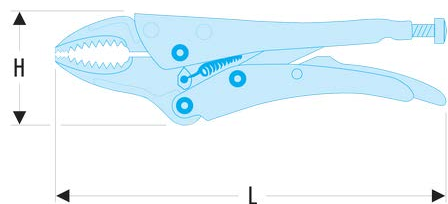

**513.10 513 - Short-nose single setting lock-grip pliers****Description:**

- Slim jaws.
- Hand-screw adjustment.
- Finish: black cathaporetic finish.

---

A [mm]: 55

---

B [mm]: 35

---

C [mm]: 10,3

---

H [mm]: 71

---

L x H  
[mm]: 235 x 71

---

L [mm]: 235

---

[g]: 628