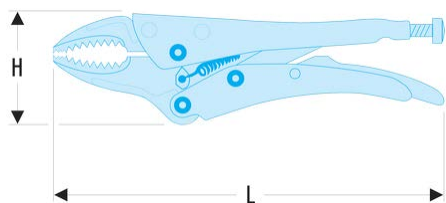

513.5 513 - Short-nose single setting lock-grip pliers**Description:**

- Slim jaws.
- Hand-screw adjustment.
- Finish: black cathoretic finish.

A [mm]: 25

B [mm]: 18

C [mm]: 6,4

H [mm]: 49

L x H [mm]: 140 x 49

L [mm]: 140

[g]: 180
