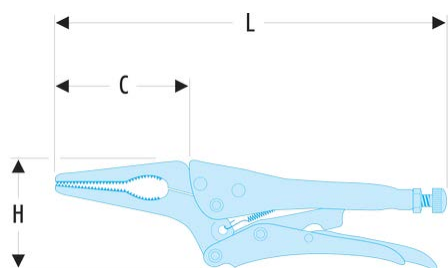

517.6 517 - Long-reach single setting lock-grip pliers**Description:**

- For reaching and gripping components in confined spaces.
- Hand-screw adjustment.
- Finish: chromed.

A maxi [mm]:	55
---------------------	----

C [mm]:	50
----------------	----

H [mm]:	48
----------------	----

L [mm]:	165
----------------	-----

[g]:	200
-------------	-----