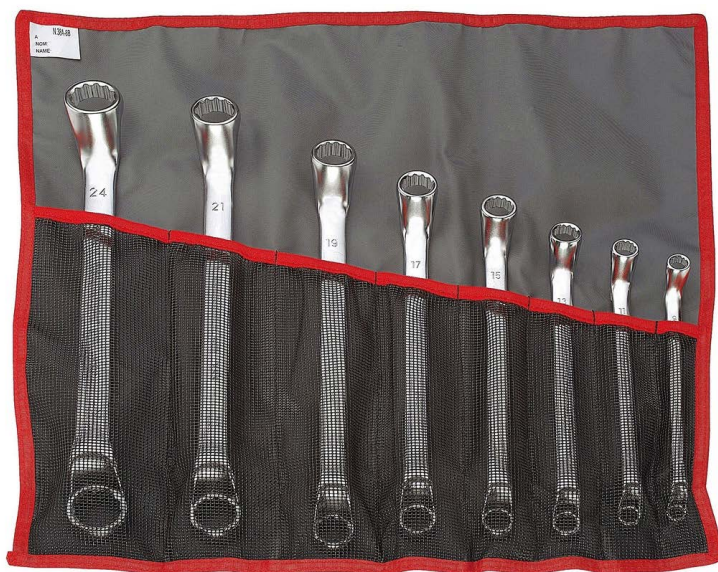

Sku

Ring wrenches

Fixed and variable opening wrenches

**55A.JU8AT 55A - Inch offset-ring wrench sets**

**A ["]:** 1/4x5/16 - 3/8x7/16 - 1/2x9/16 - 2/8x11/16 - 3/4x13/16  
- 7/8x15/16 - 1"x1"1/16 - 1"1/8"x1"1/4"

**Contents:** Roll: N.38A-8B

**[kg]:** 1,220