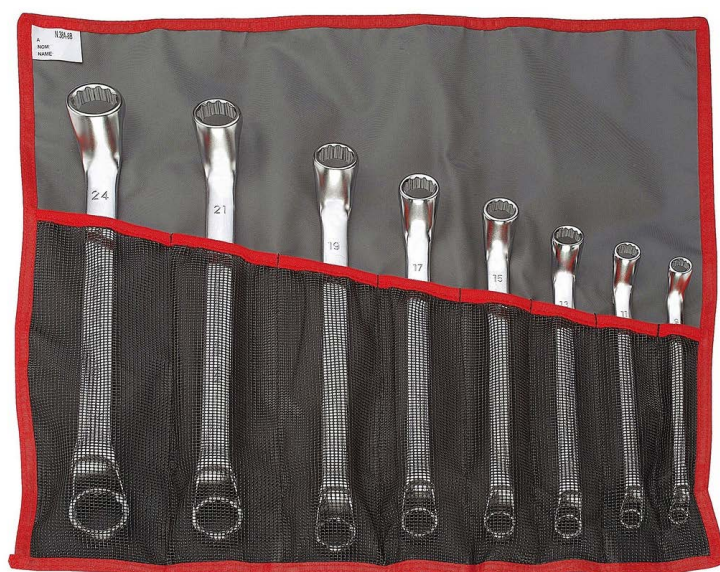

Sku

Ring wrenches

Fixed and variable opening wrenches

55A.JU8T 55A - Inch offset-ring wrench sets

A ["]: 1/4x5/16 - 11/32x13/32 - 3/8x7/16 - 1/2x9/16 - 5/8x11/16
- 19/32x25/32 - 3/4x13/16 - 7/8x15/16

Contents: Roll: N.38A-8B

[kg]: 1,360