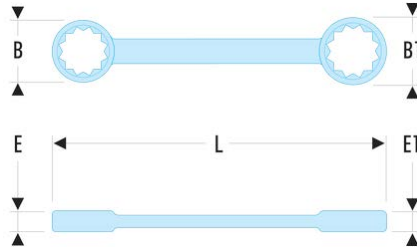

Sku

Fixed and variable opening wrenches

Aerospace

57L.7/32x1/4