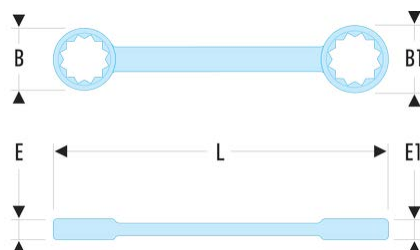

Sku

Fixed and variable opening wrenches

Aerospace

57L.7X9SPL