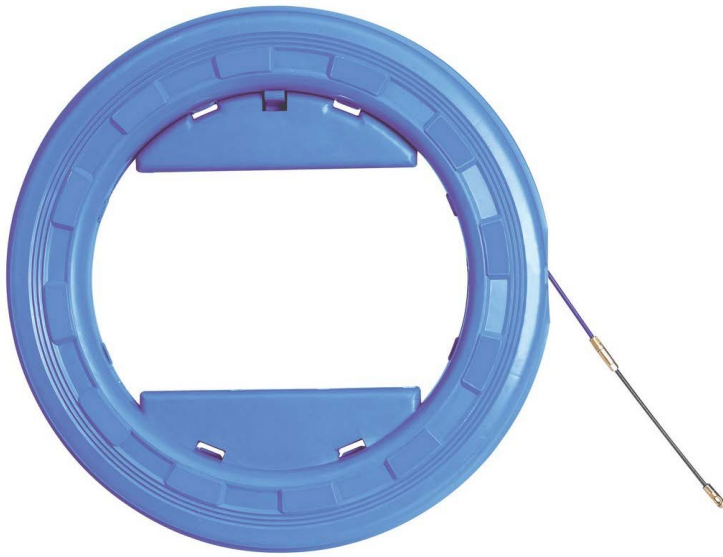

**629853** Glass fibre rods**Description:**

- Supplied in a needle holder casing with:
  - 1 flexible guiding head.
  - 1 pulling eye.
  - 1 repair set.
- Breakage load: 120 kN.

---

d [mm]:	3
---------	---