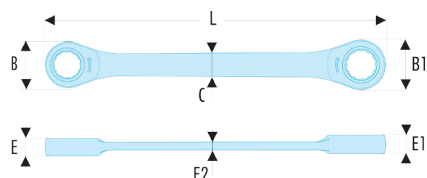

**64.1/2X9/16F 64 - Inch straight ratchet ring wrenches - FLUO****Description:**

- Fluorescent tool, detectable by ultraviolet light. Detectable in dark and dimly lit areas for 3 meters.
- Straight ratchet ring wrenches: to reach the nut flat.
- Compact ratchet mechanism and reversible by flipping the wrench.
- Increment 5° (7.5° for dimension 1/4" mm; 6° for dimensions 5/16" and 11/32").
- Dimensions in inches: from 1/4" to 5"16.
- Presentation: satin chrome finish.

<b>A ["]:</b>	1/2x9/16
---------------	----------

<b>B1 [mm]:</b>	24,8
-----------------	------

<b>d [mm]:</b>	11,3
----------------	------

<b>E [mm]:</b>	8,6
----------------	-----

<b>E1 [mm]:</b>	9,0
-----------------	-----

<b>E2 [mm]:</b>	4,2
-----------------	-----

<b>L [mm]:</b>	180
----------------	-----

<b>[g]:</b>	115
-------------	-----