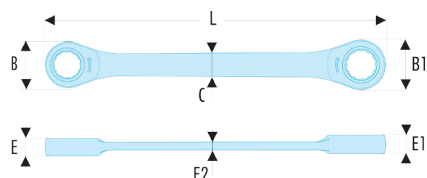

64.1/4X5/16F 64 - Inch straight ratchet ring wrenches - FLUO**Description:**

- Fluorescent tool, detectable by ultraviolet light. Detectable in dark and dimly lit areas for 3 meters.
- Straight ratchet ring wrenches: to reach the nut flat.
- Compact ratchet mechanism and reversible by flipping the wrench.
- Increment 5° (7.5° for dimension 1/4" mm; 6° for dimensions 5/16" and 11/32").
- Dimensions in inches: from 1/4" to 5"16.
- Presentation: satin chrome finish.

A ["]:	1/4x5/16
---------------	----------

B1 [mm]:	17,2
-----------------	------

d [mm]:	8,0
----------------	-----

E [mm]:	6,3
----------------	-----

E1 [mm]:	6,5
-----------------	-----

E2 [mm]:	3,0
-----------------	-----

L [mm]:	115
----------------	-----

[g]:	40
-------------	----