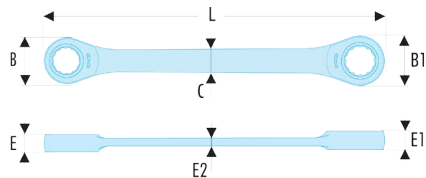

64.3/4X13/16F 64 - Inch straight ratchet ring wrenches - FLUO

Description:

- Fluorescent tool, detectable by ultraviolet light. Detectable in dark and dimly lit areas for 3 meters.
- Straight ratchet ring wrenches: to reach the nut flat.
- Compact ratchet mechanism and reversible by flipping the wrench.
- Increment 5° (7.5° for dimension 1/4" mm; 6° for dimensions 5/16" and 11/32").
- Dimensions in inches: from 1/4" to 5"16.
- Presentation: satin chrome finish.

A ["]:	3/4x13/16
B1 [mm]:	40,0
d [mm]:	15,2
E [mm]:	11,2
E1 [mm]:	13,0
E2 [mm]:	5,4
L [mm]:	245
[g]:	310