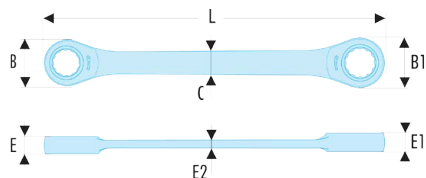

**64.3/8X7/16F 64 - Inch straight ratchet ring wrenches - FLUO****Description:**

- Fluorescent tool, detectable by ultraviolet light. Detectable in dark and dimly lit areas for 3 meters.
- Straight ratchet ring wrenches: to reach the nut flat.
- Compact ratchet mechanism and reversible by flipping the wrench.
- Increment 5° (7.5° for dimension 1/4" mm; 6° for dimensions 5/16" and 11/32").
- Dimensions in inches: from 1/4" to 5"16.
- Presentation: satin chrome finish.

<b>A ["]:</b>	3/8x7/16
---------------	----------

<b>B1 [mm]:</b>	21,8
-----------------	------

<b>d [mm]:</b>	9,1
----------------	-----

<b>E [mm]:</b>	7,3
----------------	-----

<b>E1 [mm]:</b>	7,7
-----------------	-----

<b>E2 [mm]:</b>	3,6
-----------------	-----

<b>L [mm]:</b>	150
----------------	-----

<b>[g]:</b>	60
-------------	----