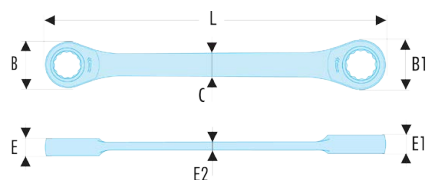

64.5/16X11/32F 64 - Inch straight ratchet ring wrenches - FLUO**Description:**

- Fluorescent tool, detectable by ultraviolet light. Detectable in dark and dimly lit areas for 3 meters.
- Straight ratchet ring wrenches: to reach the nut flat.
- Compact ratchet mechanism and reversible by flipping the wrench.
- Increment 5° (7.5° for dimension 1/4" mm; 6° for dimensions 5/16" and 11/32").
- Dimensions in inches: from 1/4" to 5"16.
- Presentation: satin chrome finish.

A ["]:	5/16x11/32
---------------	------------

B1 [mm]:	20,2
-----------------	------

d [mm]:	8,3
----------------	-----

E [mm]:	6,5
----------------	-----

E1 [mm]:	6,9
-----------------	-----

E2 [mm]:	3,2
-----------------	-----

L [mm]:	128
----------------	-----

[g]:	45
-------------	----