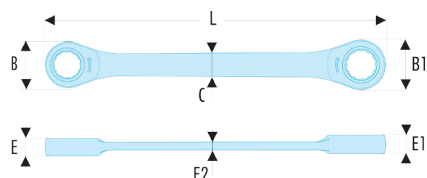

64.5/8X11/16F 64 - Inch straight ratchet ring wrenches - FLUO

Description:

- Fluorescent tool, detectable by ultraviolet light. Detectable in dark and dimly lit areas for 3 meters.
- Straight ratchet ring wrenches: to reach the nut flat.
- Compact ratchet mechanism and reversible by flipping the wrench.
- Increment 5° (7.5° for dimension 1/4" mm; 6° for dimensions 5/16" and 11/32").
- Dimensions in inches: from 1/4" to 5"16.
- Presentation: satin chrome finish.

A ["]:	5/8x11/16
--------	-----------

B1 [mm]:	33,5
----------	------

d [mm]:	14,8
---------	------

E [mm]:	9,9
---------	-----

E1 [mm]:	10,7
----------	------

E2 [mm]:	5,4
----------	-----

L [mm]:	210
---------	-----