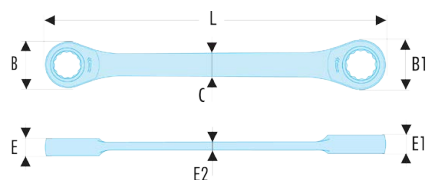

## 64.7/8X15/16F 64 - Inch straight ratchet ring wrenches - FLUO

### Description:

- Fluorescent tool, detectable by ultraviolet light. Detectable in dark and dimly lit areas for 3 meters.
- Straight ratchet ring wrenches: to reach the nut flat.
- Compact ratchet mechanism and reversible by flipping the wrench.
- Increment 5° (7.5° for dimension 1/4" mm; 6° for dimensions 5/16" and 11/32").
- Dimensions in inches: from 1/4" to 5"16.
- Presentation: satin chrome finish.

|        |           |
|--------|-----------|
| A ["]: | 7/8x15/16 |
|--------|-----------|

|          |      |
|----------|------|
| B1 [mm]: | 46,0 |
|----------|------|

|         |      |
|---------|------|
| d [mm]: | 15,2 |
|---------|------|

|         |     |
|---------|-----|
| L [mm]: | 260 |
|---------|-----|

|      |     |
|------|-----|
| [g]: | 480 |
|------|-----|