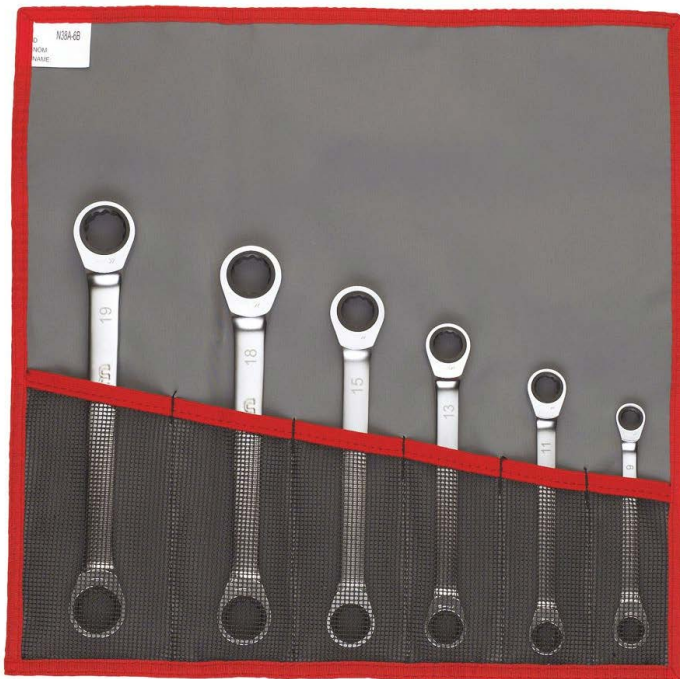

64.JE6T 64 - Sets of metric and inch straight ratchet ring wrenches

Description:

- Presentation: supplied as box or roll sets.

A ["]:

-

A [mm]:

8x9 - 10x11 - 12x13 - 14x15 - 16x18 - 17x19

Contents:

Roll: N.38A-6B

[kg]:

0,825