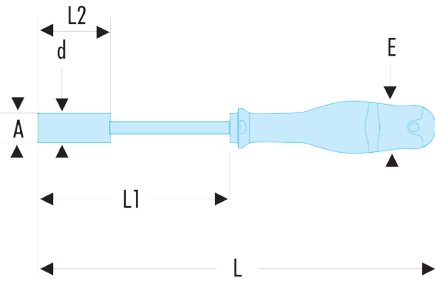

74A.10F 74A - Forged socket wrenches with metric screwdriver handle - FLUO**Description:**

- Fluorescent tool, detectable by ultraviolet light. Detectable in dark and dimly lit areas for 3 meters.
- Socket wrenches with screwdriver handle ideal for screws with limited access in height or precision mechanics.
- Protwist screwdriver handle for optimum comfort even for powerful unlocking.
- 6-point socket with deep opening for long threads.
- Forged body for maximum strength.
- Metric sizes: 3.2 to 14 mm.
- Presentation: satin chrome finish.

A [mm]:	10,0
---------	------

d1 [mm]:	14,5
----------	------

E [mm]:	40
---------	----

L [mm]:	250
---------	-----

L2 [mm]:	125
----------	-----

[g]:	200
------	-----