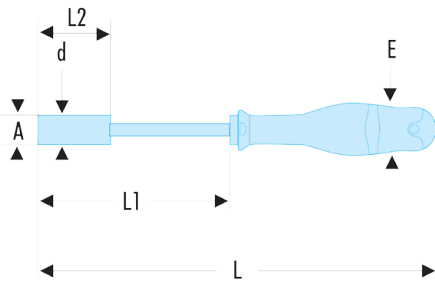

74A.11F 74A - Forged socket wrenches with metric screwdriver handle - FLUO**Description:**

- Fluorescent tool, detectable by ultraviolet light. Detectable in dark and dimly lit areas for 3 meters.
- Socket wrenches with screwdriver handle ideal for screws with limited access in height or precision mechanics.
- Protwist screwdriver handle for optimum comfort even for powerful unlocking.
- 6-point socket with deep opening for long threads.
- Forged body for maximum strength.
- Metric sizes: 3.2 to 14 mm.
- Presentation: satin chrome finish.

A [mm]:	11,0
---------	------

d1 [mm]:	16,0
----------	------

E [mm]:	40
---------	----

L [mm]:	250
---------	-----

L2 [mm]:	125
----------	-----

[g]:	210
------	-----