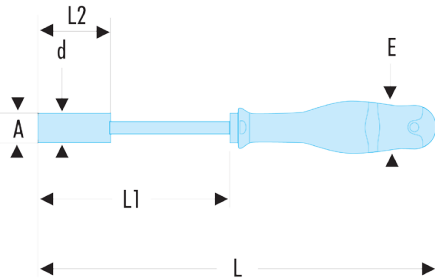

74A.12F 74A - Forged socket wrenches with metric screwdriver handle - FLUO**Description:**

- Fluorescent tool, detectable by ultraviolet light. Detectable in dark and dimly lit areas for 3 meters.
- Socket wrenches with screwdriver handle ideal for screws with limited access in height or precision mechanics.
- Protwist screwdriver handle for optimum comfort even for powerful unlocking.
- 6-point socket with deep opening for long threads.
- Forged body for maximum strength.
- Metric sizes: 3.2 to 14 mm.
- Presentation: satin chrome finish.

A [mm]:	12,0
---------	------

d1 [mm]:	17,0
----------	------

E [mm]:	40
---------	----

L [mm]:	250
---------	-----

L2 [mm]:	125
----------	-----

[g]:	210
------	-----