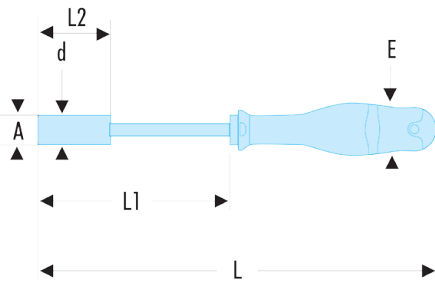

**74A.13F 74A - Forged socket wrenches with metric screwdriver handle - FLUO****Description:**

- Fluorescent tool, detectable by ultraviolet light. Detectable in dark and dimly lit areas for 3 meters.
- Socket wrenches with screwdriver handle ideal for screws with limited access in height or precision mechanics.
- Protwist screwdriver handle for optimum comfort even for powerful unlocking.
- 6-point socket with deep opening for long threads.
- Forged body for maximum strength.
- Metric sizes: 3.2 to 14 mm.
- Presentation: satin chrome finish.

A [mm]:	13,0
---------	------

d1 [mm]:	18,5
----------	------

E [mm]:	40
---------	----

L [mm]:	250
---------	-----

L2 [mm]:	125
----------	-----

[g]:	250
------	-----