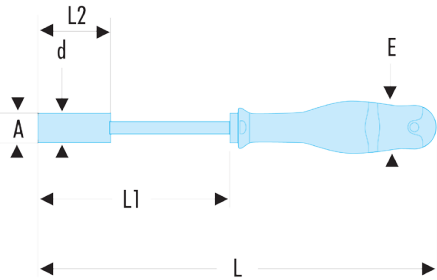

74A.14F 74A - Forged socket wrenches with metric screwdriver handle - FLUO**Description:**

- Fluorescent tool, detectable by ultraviolet light. Detectable in dark and dimly lit areas for 3 meters.
- Socket wrenches with screwdriver handle ideal for screws with limited access in height or precision mechanics.
- Protwist screwdriver handle for optimum comfort even for powerful unlocking.
- 6-point socket with deep opening for long threads.
- Forged body for maximum strength.
- Metric sizes: 3.2 to 14 mm.
- Presentation: satin chrome finish.

| | |
|----------------|------|
| A [mm]: | 14,0 |
|----------------|------|

| | |
|-----------------|------|
| d1 [mm]: | 20,0 |
|-----------------|------|

| | |
|----------------|----|
| E [mm]: | 40 |
|----------------|----|

| | |
|----------------|-----|
| L [mm]: | 250 |
|----------------|-----|

| | |
|-----------------|-----|
| L2 [mm]: | 125 |
|-----------------|-----|

| | |
|-------------|-----|
| [g]: | 255 |
|-------------|-----|