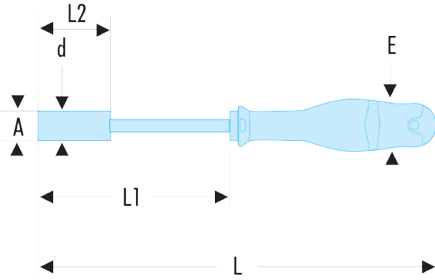

**74A.3,2F 74A - Forged socket wrenches with metric screwdriver handle - FLUO****Description:**

- Fluorescent tool, detectable by ultraviolet light. Detectable in dark and dimly lit areas for 3 meters.
- Socket wrenches with screwdriver handle ideal for screws with limited access in height or precision mechanics.
- Protwist screwdriver handle for optimum comfort even for powerful unlocking.
- 6-point socket with deep opening for long threads.
- Forged body for maximum strength.
- Metric sizes: 3.2 to 14 mm.
- Presentation: satin chrome finish.

<b>A [mm]:</b>	3,2
----------------	-----

<b>d1 [mm]:</b>	6,0
-----------------	-----

<b>E [mm]:</b>	36
----------------	----

<b>L [mm]:</b>	245
----------------	-----

<b>L2 [mm]:</b>	125
-----------------	-----