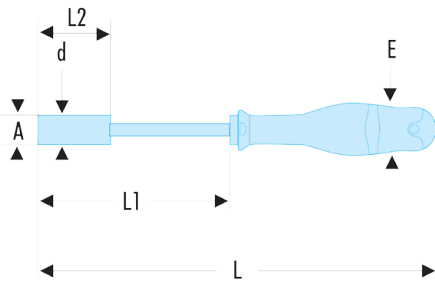

**74A.5,5F 74A - Forged socket wrenches with metric screwdriver handle - FLUO****Description:**

- Fluorescent tool, detectable by ultraviolet light. Detectable in dark and dimly lit areas for 3 meters.
- Socket wrenches with screwdriver handle ideal for screws with limited access in height or precision mechanics.
- Protwist screwdriver handle for optimum comfort even for powerful unlocking.
- 6-point socket with deep opening for long threads.
- Forged body for maximum strength.
- Metric sizes: 3.2 to 14 mm.
- Presentation: satin chrome finish.

A [mm]:	5,5
---------	-----

d1 [mm]:	8,0
----------	-----

E [mm]:	36
---------	----

L [mm]:	245
---------	-----

L2 [mm]:	125
----------	-----

[g]:	120
------	-----