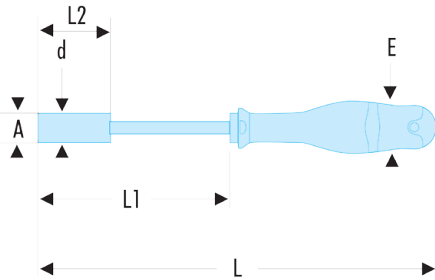

74A.6F 74A - Forged socket wrenches with metric screwdriver handle - FLUO**Description:**

- Fluorescent tool, detectable by ultraviolet light. Detectable in dark and dimly lit areas for 3 meters.
- Socket wrenches with screwdriver handle ideal for screws with limited access in height or precision mechanics.
- Protwist screwdriver handle for optimum comfort even for powerful unlocking.
- 6-point socket with deep opening for long threads.
- Forged body for maximum strength.
- Metric sizes: 3.2 to 14 mm.
- Presentation: satin chrome finish.

A [mm]:	6,0
----------------	-----

d1 [mm]:	9,5
-----------------	-----

E [mm]:	36
----------------	----

L [mm]:	245
----------------	-----

L2 [mm]:	125
-----------------	-----

[g]:	125
-------------	-----